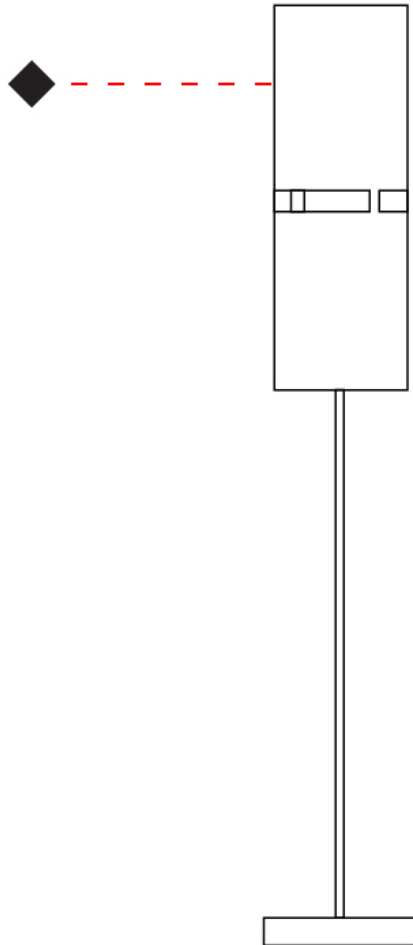

LUZ OCULTA METAL PORTABLE

D54024-

PROJECT _____

TYPE _____

SPECIFIER _____

QUANTITY _____

DATE _____

D